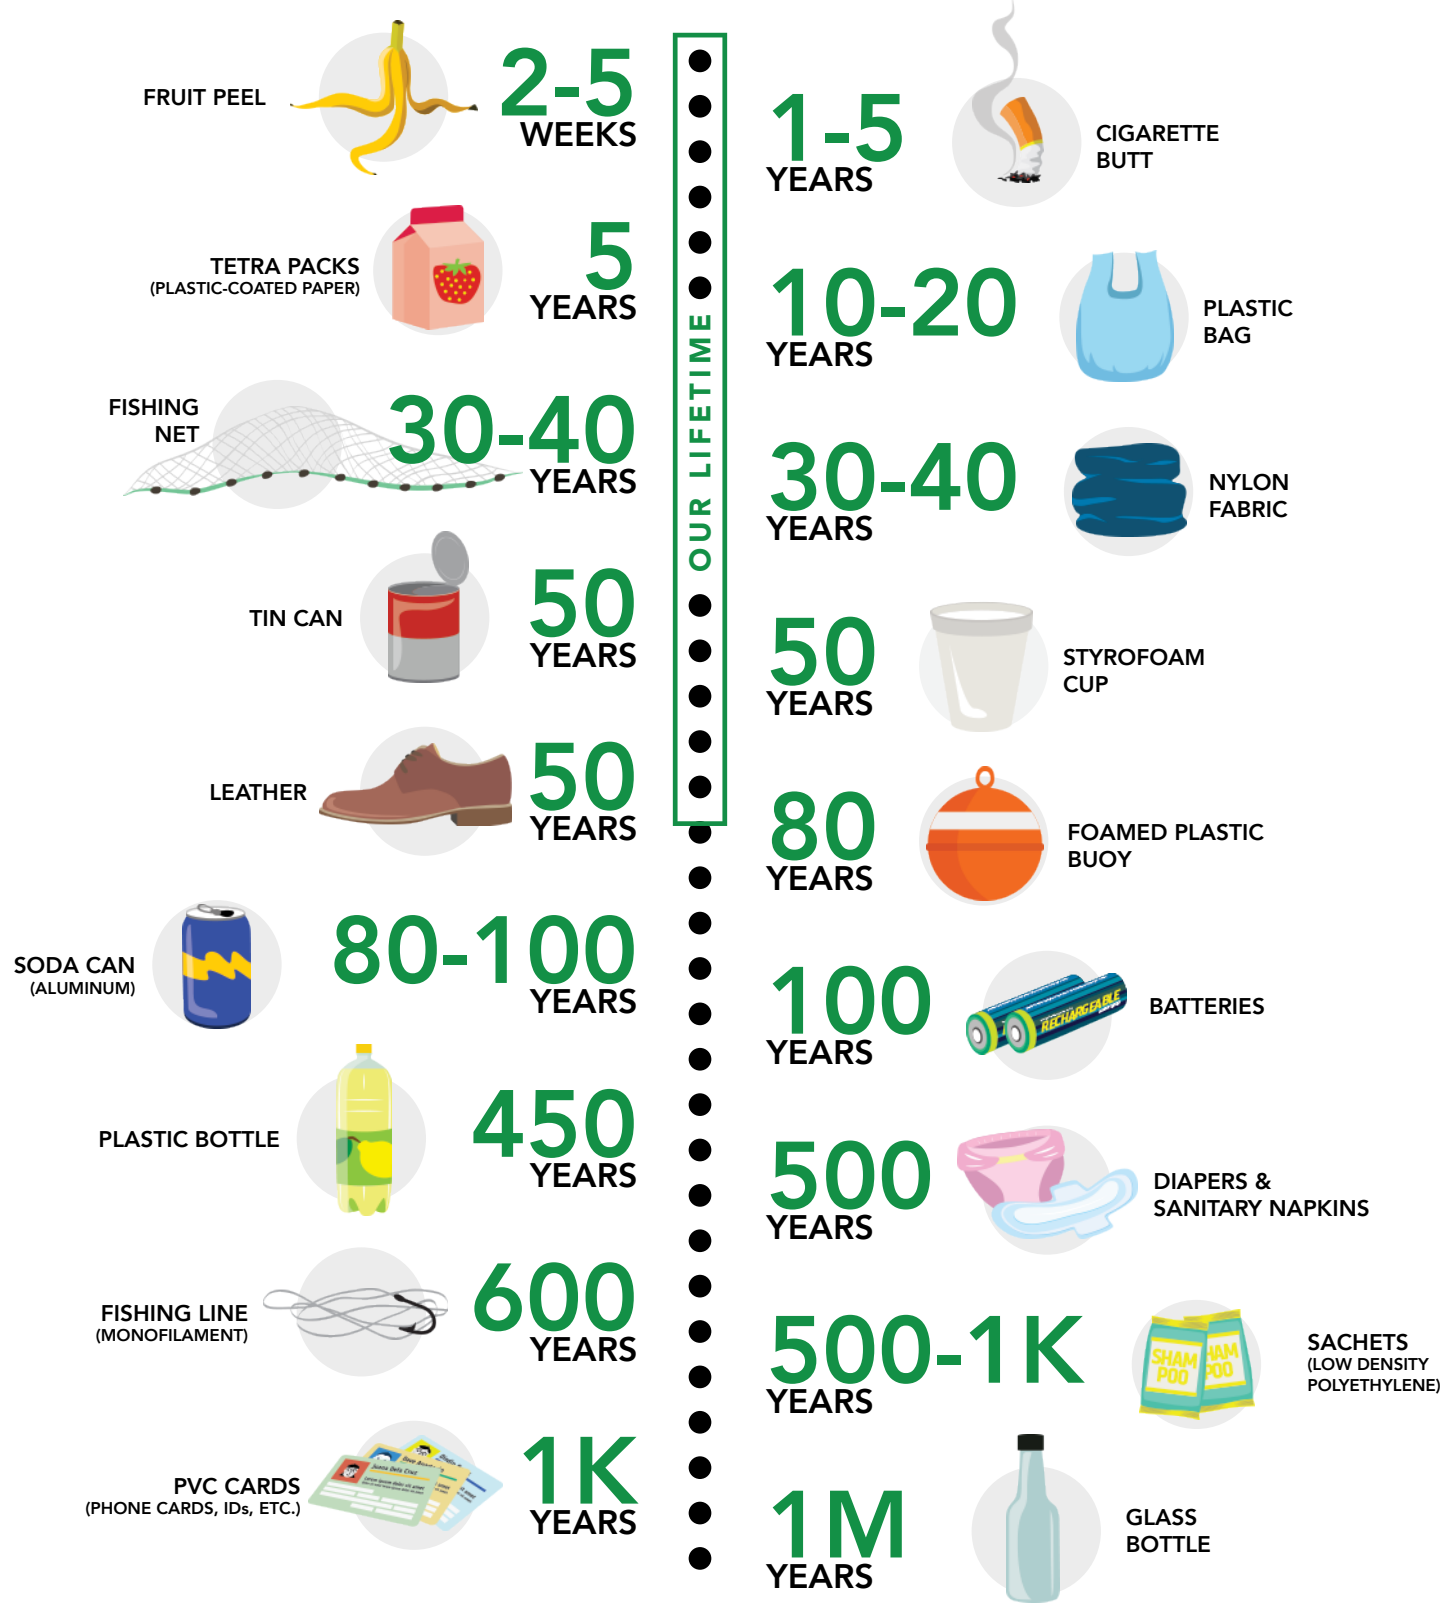

# HOW LONG DOES IT TAKE FOR YOUR TRASH TO BREAKDOWN?

**Why is littering bad for the environment?**

Trash that ends up in the sea is often eaten by animals that live there, which can harm or even kill them. It is also a problem for us humans. We are at the top of the food chain, which means we end up eating OUR trash! It also ruins the beauty of the sea, stops tourists from coming back, damages boats, and carries diseases.